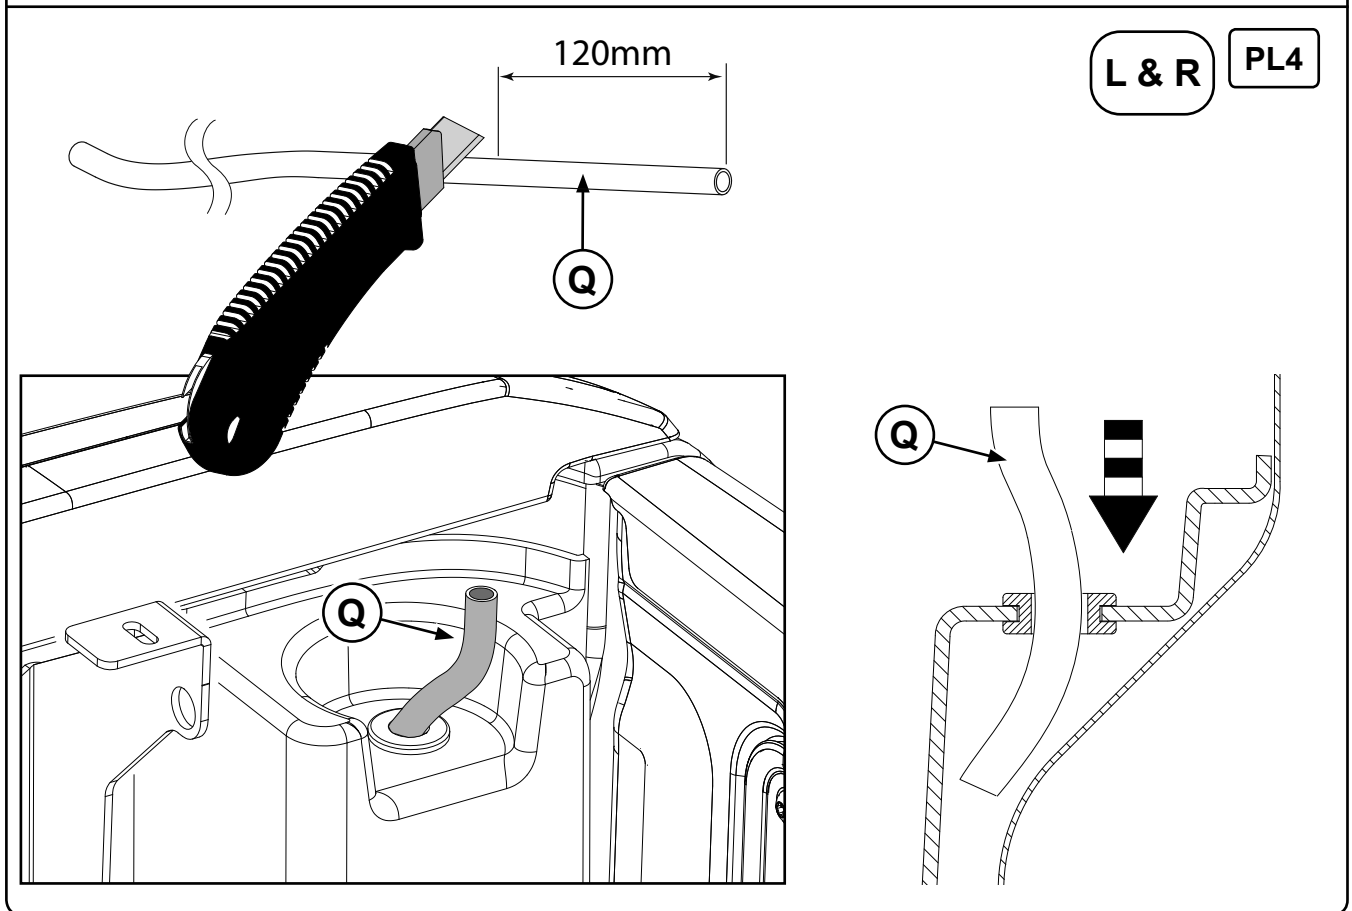

Ford Wildtrak

Mountain Top Roll

Installation Instructions