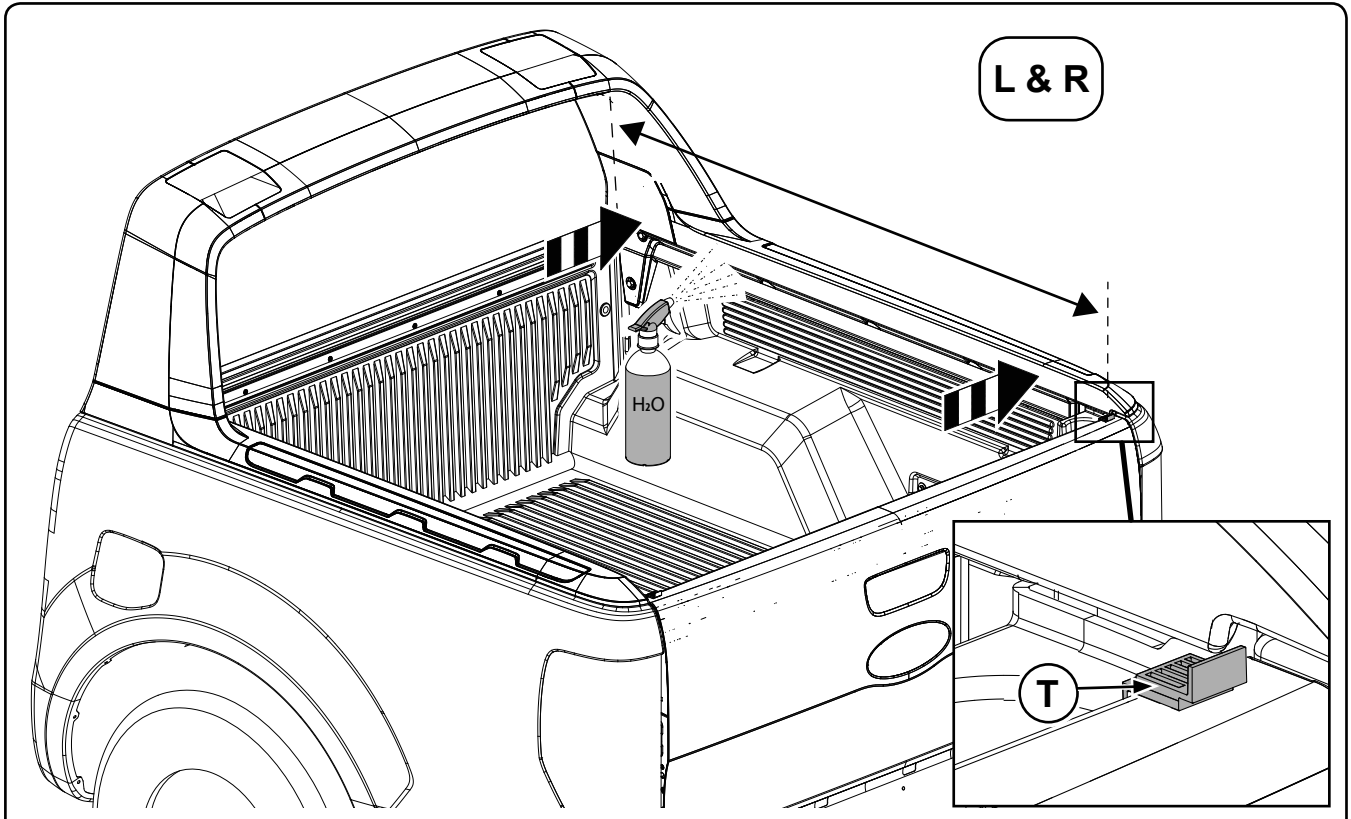

Ford Wildtrak

Mountain Top Roll

Installation Instructions

Ford Wildtrak

Mountain Top Roll

Installation Instructions

MTI-number 886 017	Issue 02	Date 21/10/2016	MTR FO90 H03	Page 16/26
Pedersholmparken 10 3600 Frederikssund Denmark ph: +45 4810 2950 Fax +45 4810 2960 www.mountaintop.dk				