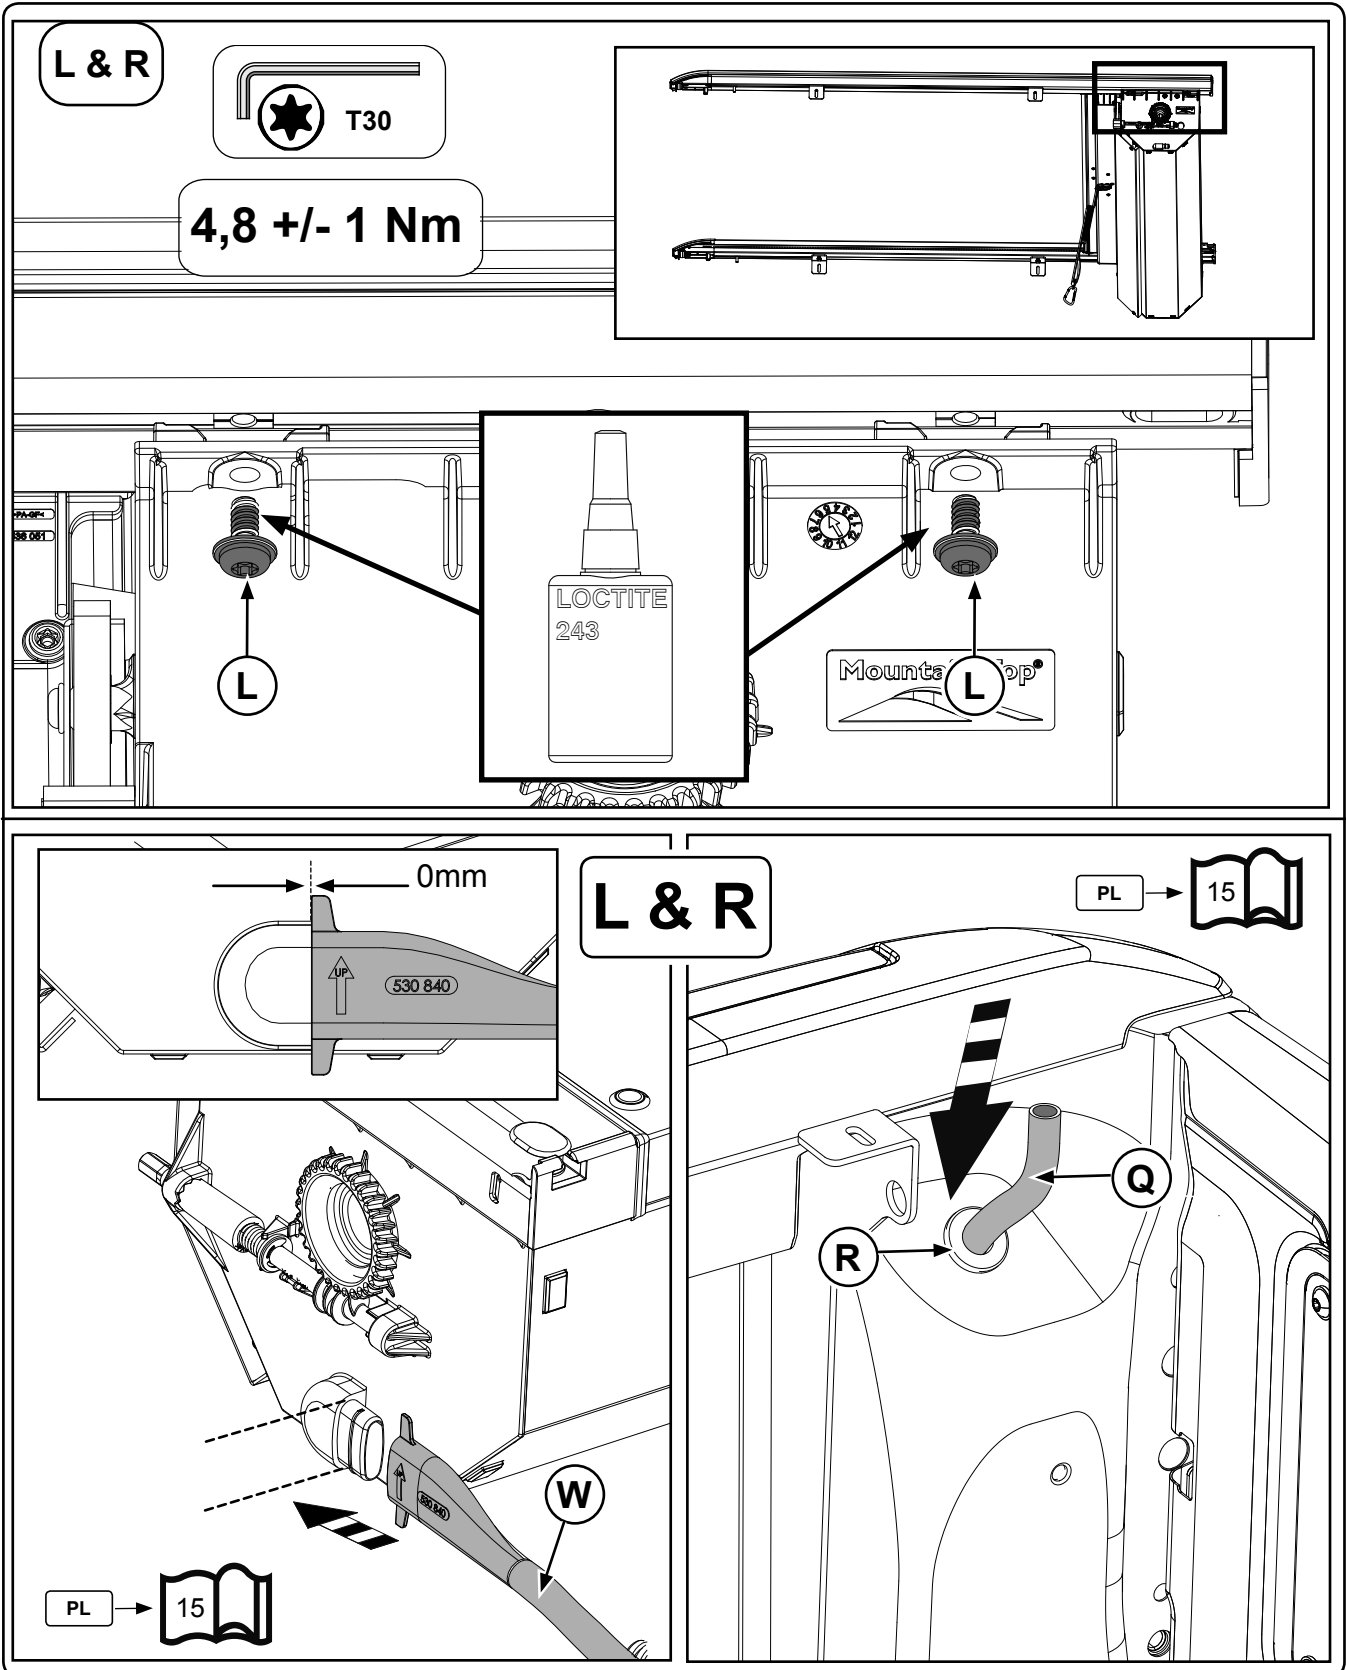

Ford Wildtrak

Mountain Top Roll

Installation Instructions

MTI-number 886 017	Issue 02	Date 21/10/2016	MTR FO90 H03	Page 14/26
Pedersholmparken 10 3600 Frederikssund Denmark ph: +45 4810 2950 Fax +45 4810 2960 www.mountaintop.dk