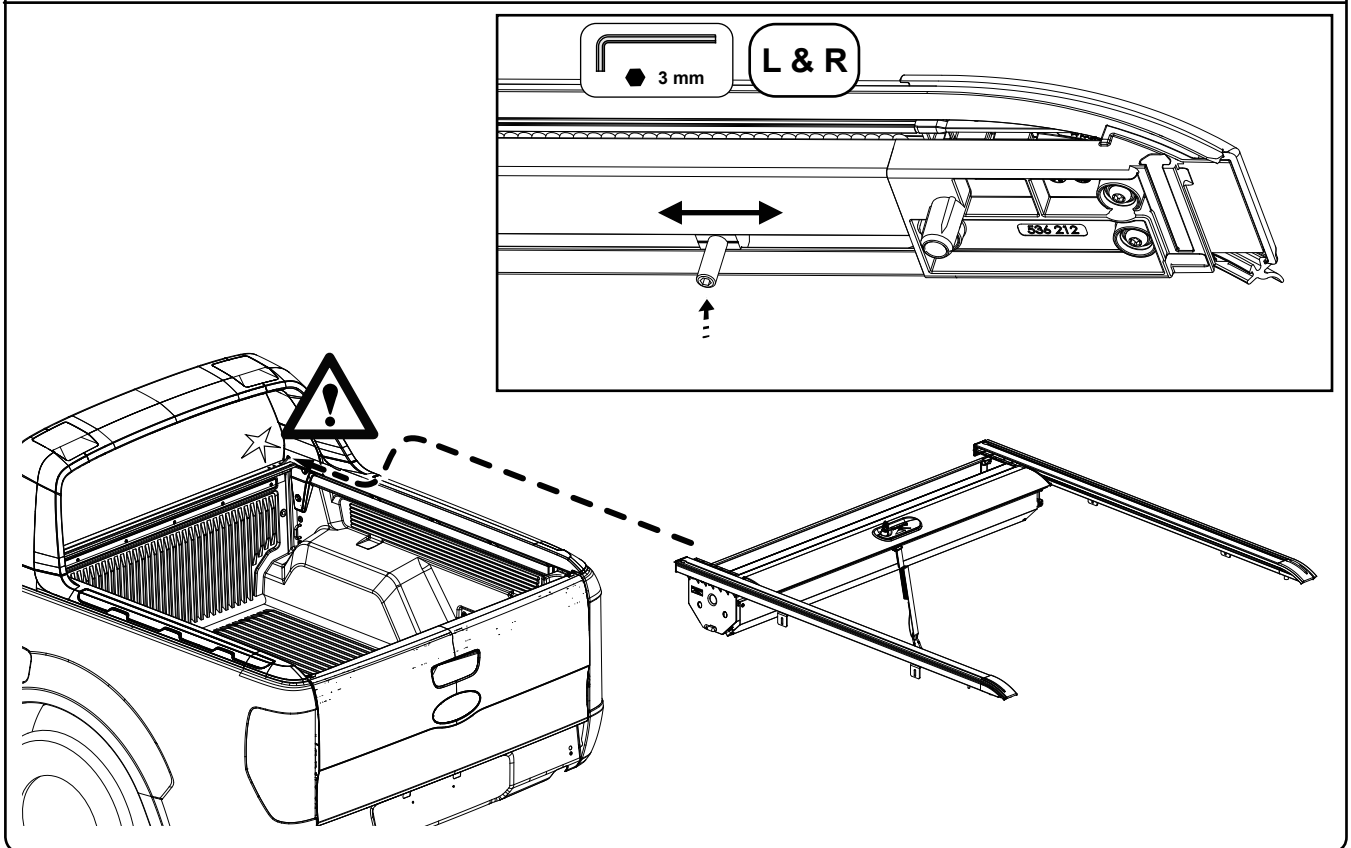

Ford Wildtrak

Mountain Top Roll

Installation Instructions

Ford Wildtrak

Mountain Top Roll

Installation Instructions

MTI-number 886 017	Issue 02	Date 21/10/2016	MTR FO90 H03	Page 16/26
Pedersholmparken 10 3600 Frederikssund Denmark ph: +45 4810 2950 Fax +45 4810 2960 www.mountaintop.dk				