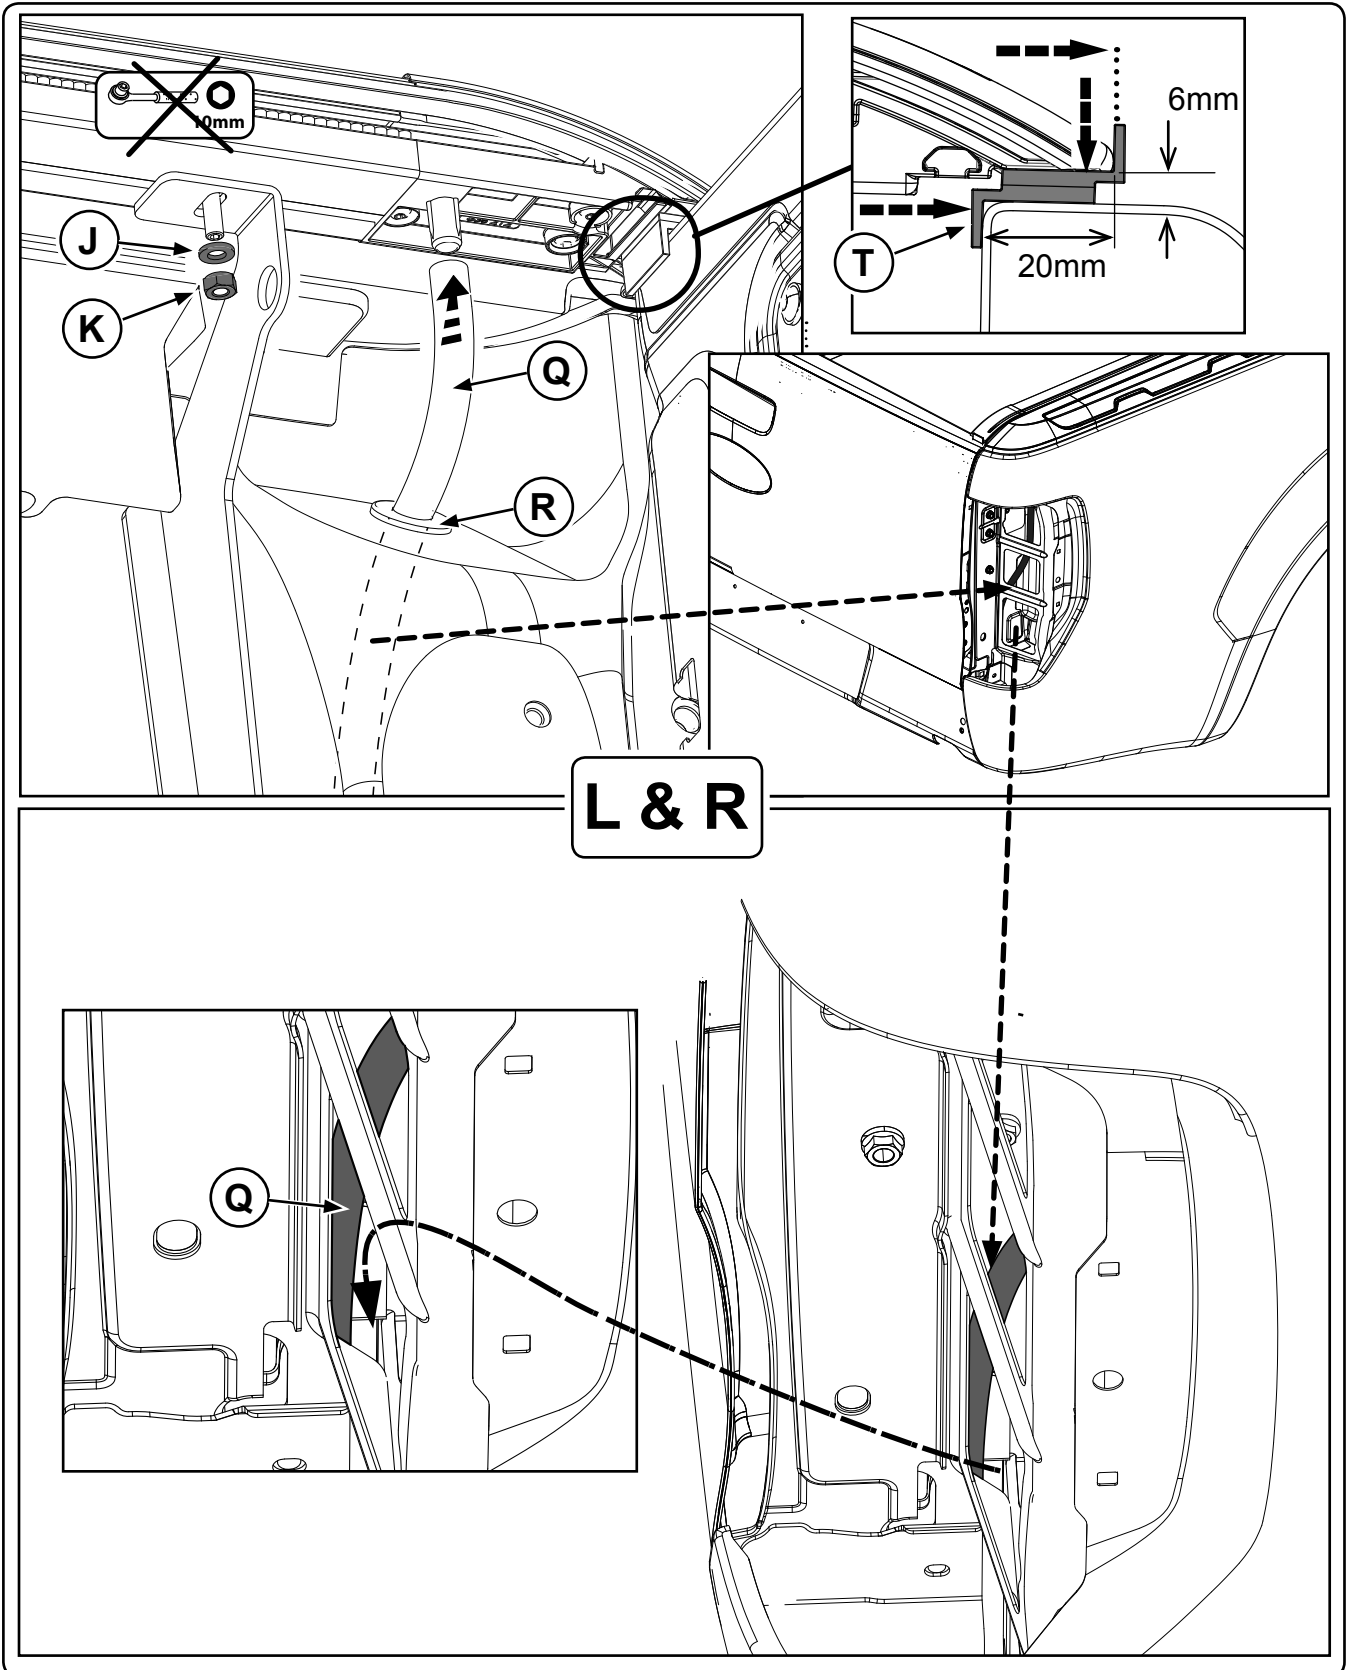

Ford Wildtrak

Mountain Top Roll

Installation Instructions

MTI-number 886 017	Issue 02	Date 21/10/2016	MTR FO90 H03	Page 17/26
Pedersholmparken 10 3600 Frederikssund Denmark ph: +45 4810 2950 Fax +45 4810 2960 www.mountaintop.dk