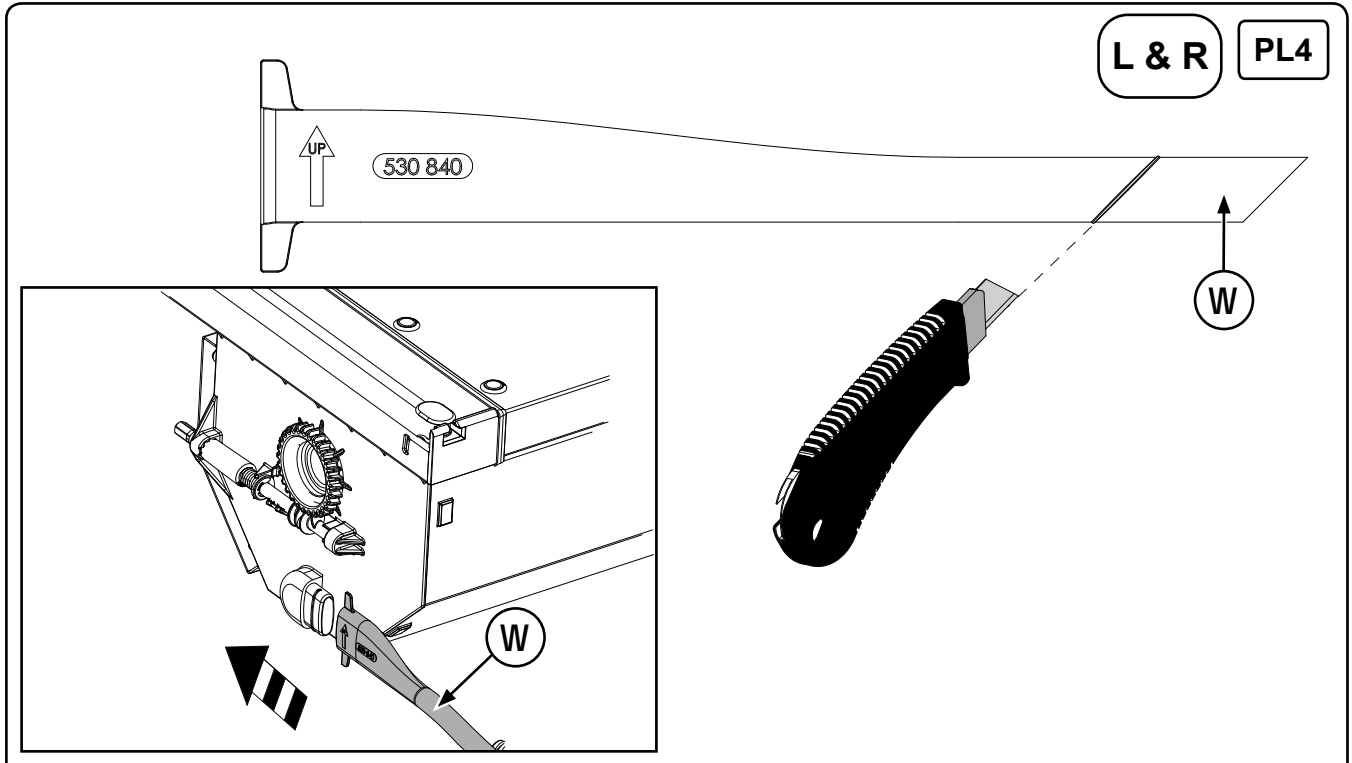

Ford Wildtrak

Mountain Top Roll

Installation Instructions