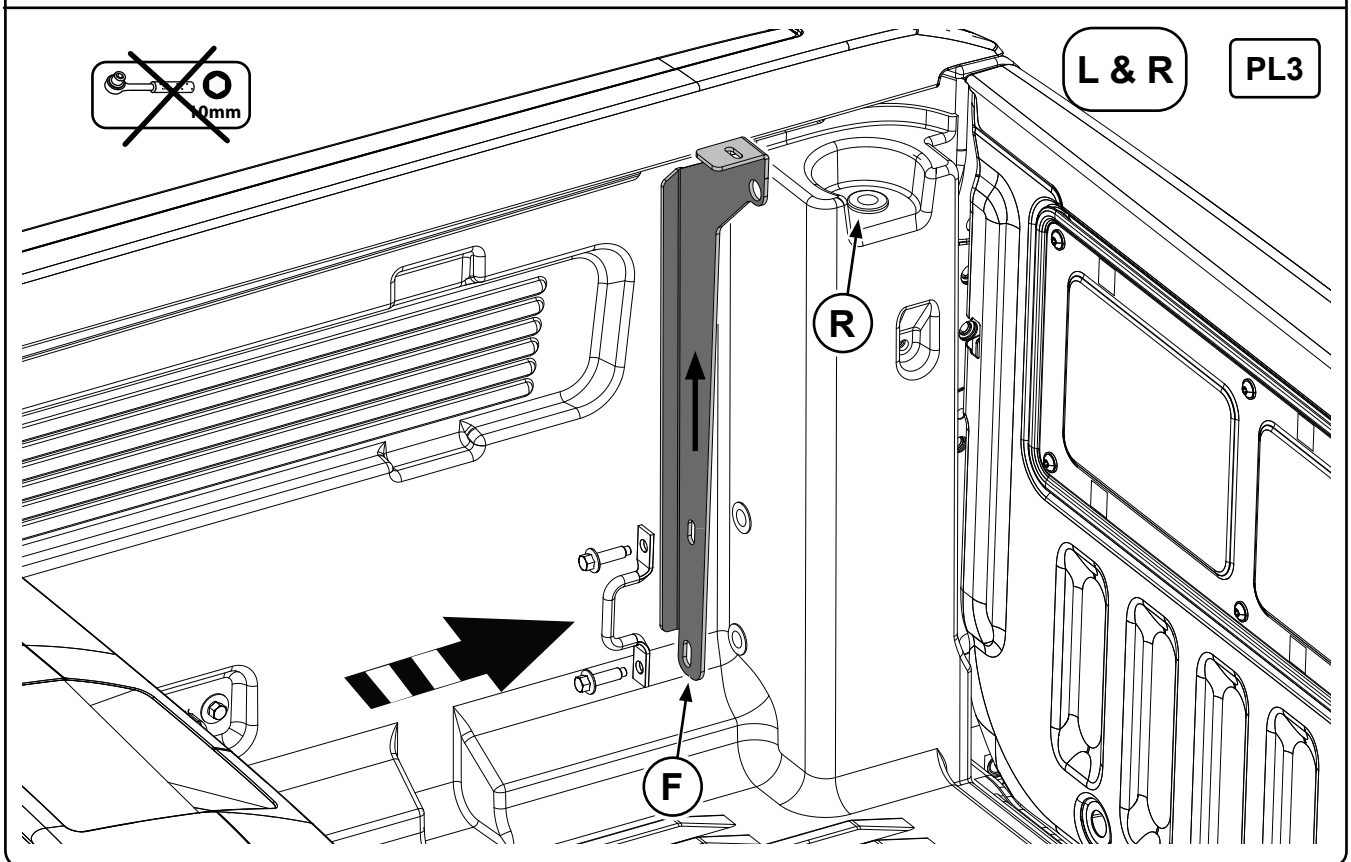

Ford Wildtrak

Mountain Top Roll

Installation Instructions

Ford Wildtrak

Mountain Top Roll

Installation Instructions

Mountain Top[®]
INDUSTRIES APS

MTI-number 886 017	Issue 02	Date 21/10/2016	MTR FO90 H03	Page 12/26
Pedersholmparken 10		3600 Frederikssund	Denmark	ph: +45 4810 2950 Fax +45 4810 2960
				www.mountaintop.dk