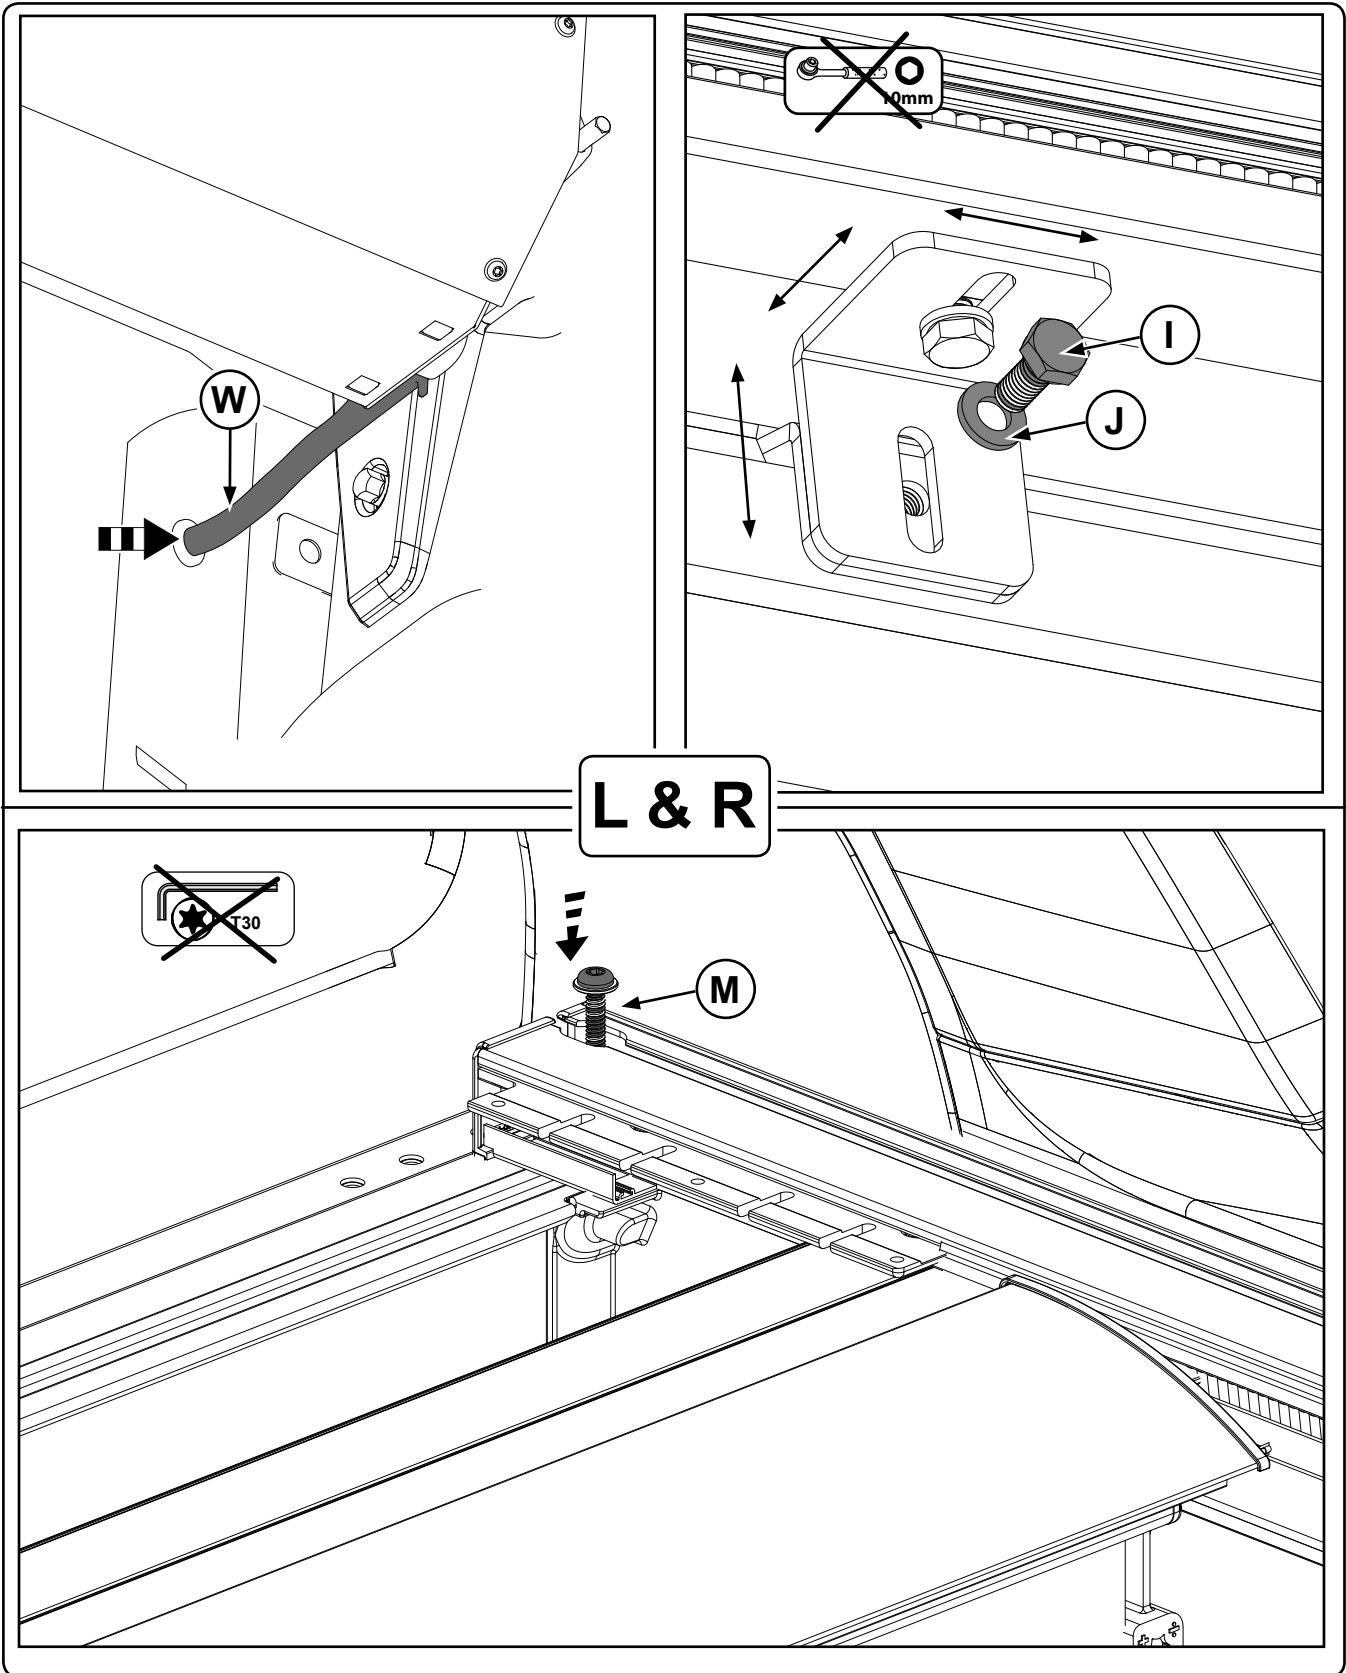

Ford Wildtrak

Mountain Top Roll

Installation Instructions

MTI-number 886 017	Issue 02	Date 21/10/2016	MTR FO90 H03	Page 18/26
Pedersholmparken 10 3600 Frederikssund Denmark ph: +45 4810 2950 Fax +45 4810 2960 www.mountaintop.dk