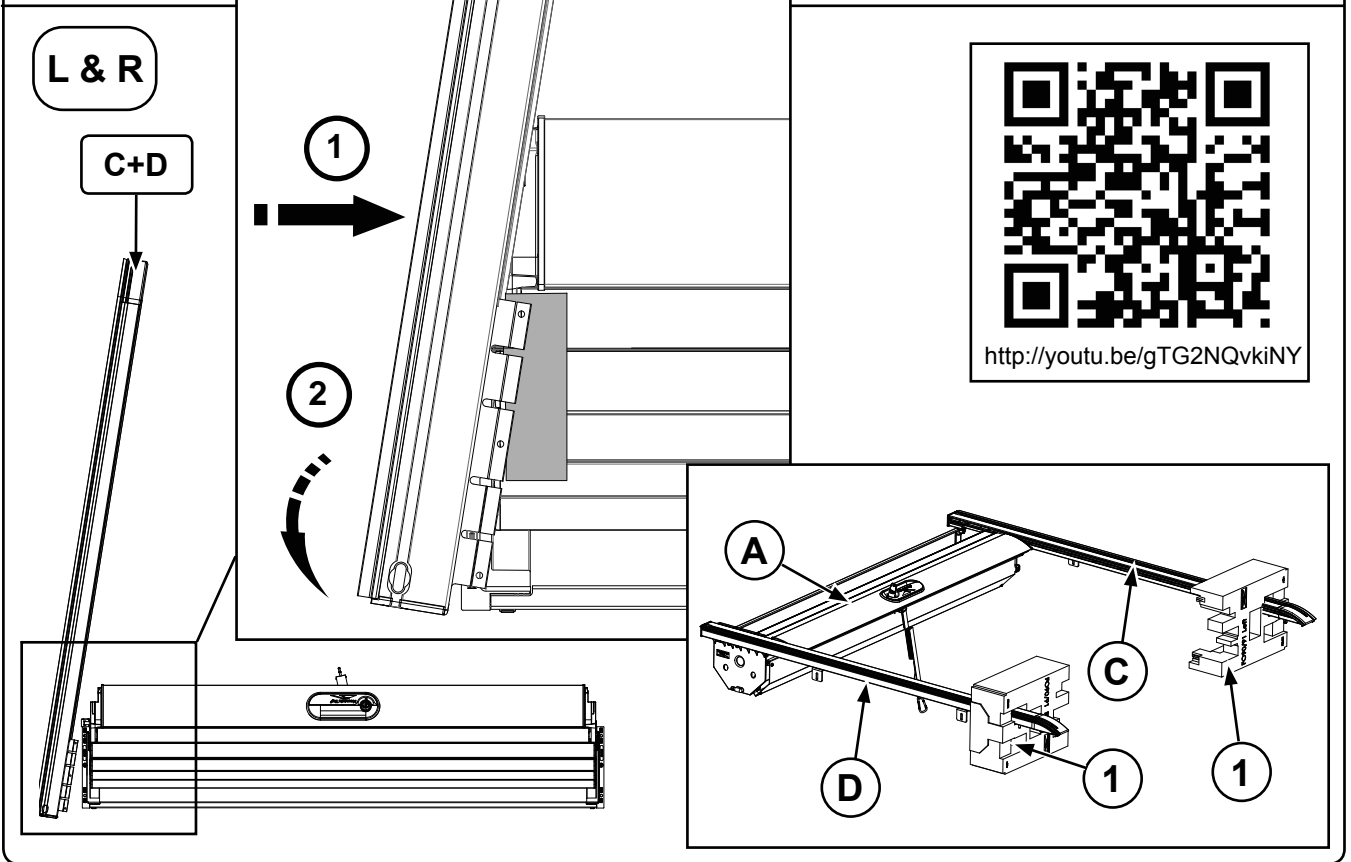

Ford Wildtrak

Mountain Top Roll

Installation Instructions

MTI-number 886 017	Issue 02	Date 21/10/2016	MTR FO90 H03	Page 13/26
Pedersholmparken 10 3600 Frederikssund Denmark ph: +45 4810 2950 Fax +45 4810 2960 www.mountaintop.dk