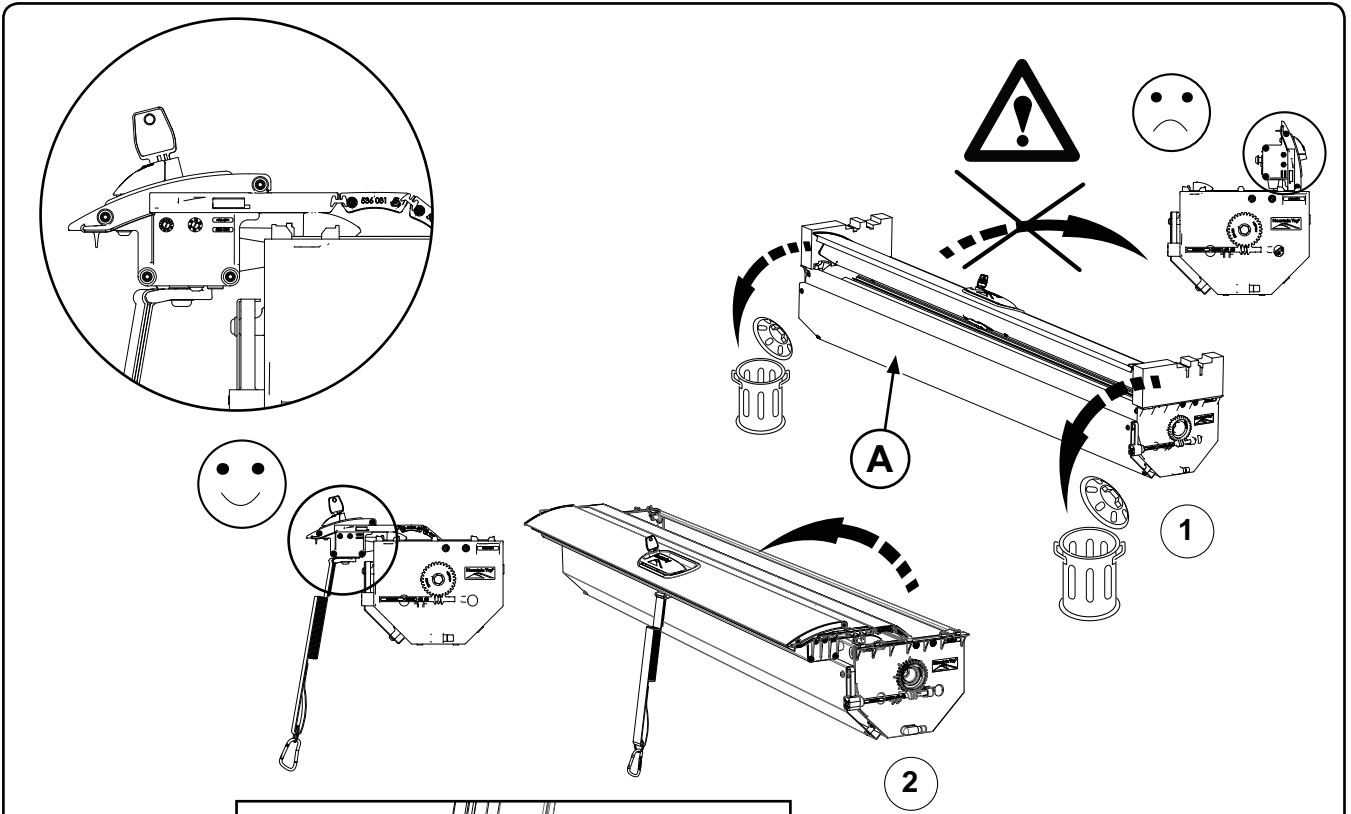

Ford Wildtrak

Mountain Top Roll

Installation Instructions

MTI-number 886 017	Issue 02	Date 21/10/2016	MTR FO90 H03	Page 13/26
Pedersholmparken 10 3600 Frederikssund Denmark ph: +45 4810 2950 Fax +45 4810 2960 www.mountaintop.dk