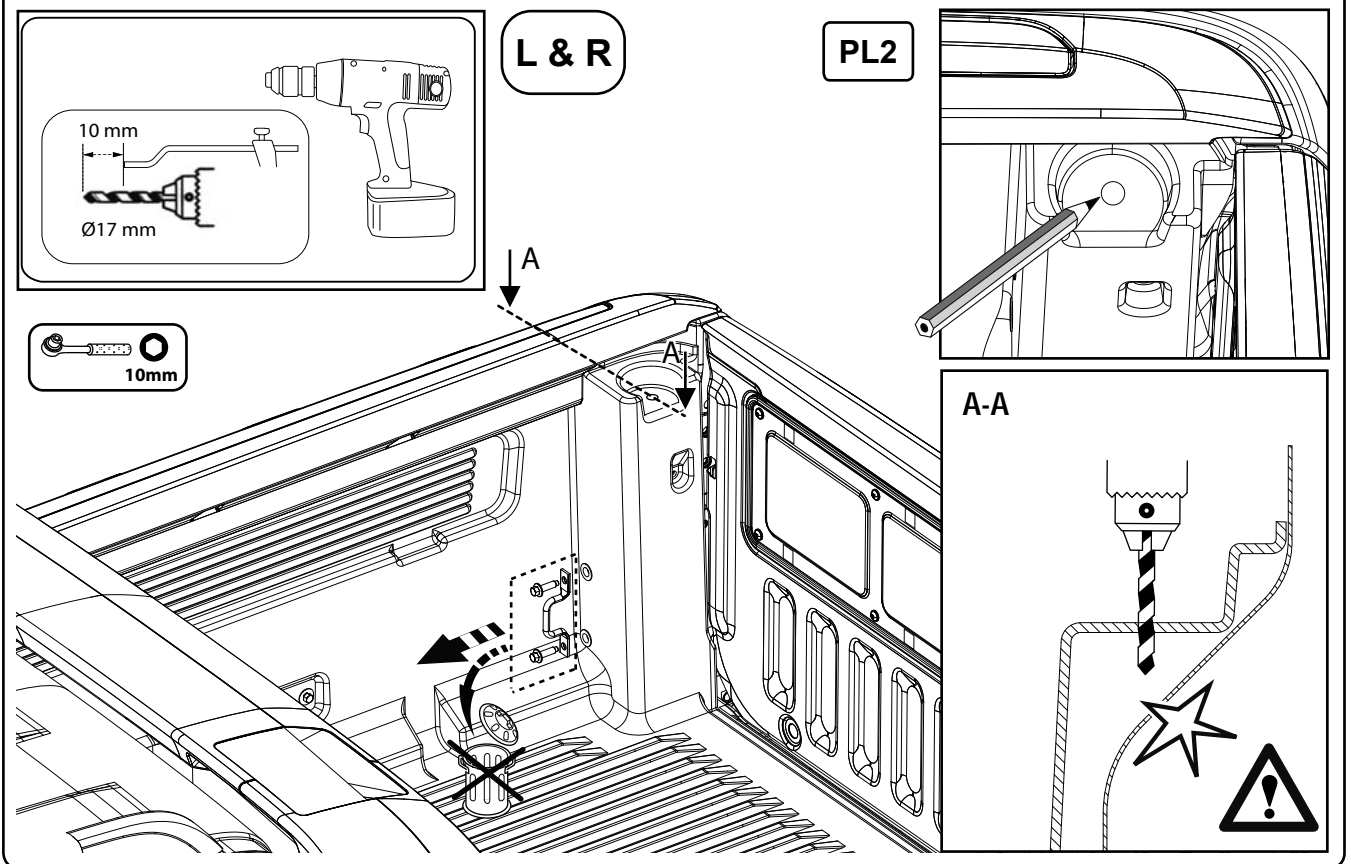

Ford Wildtrak

Mountain Top Roll

Installation Instructions