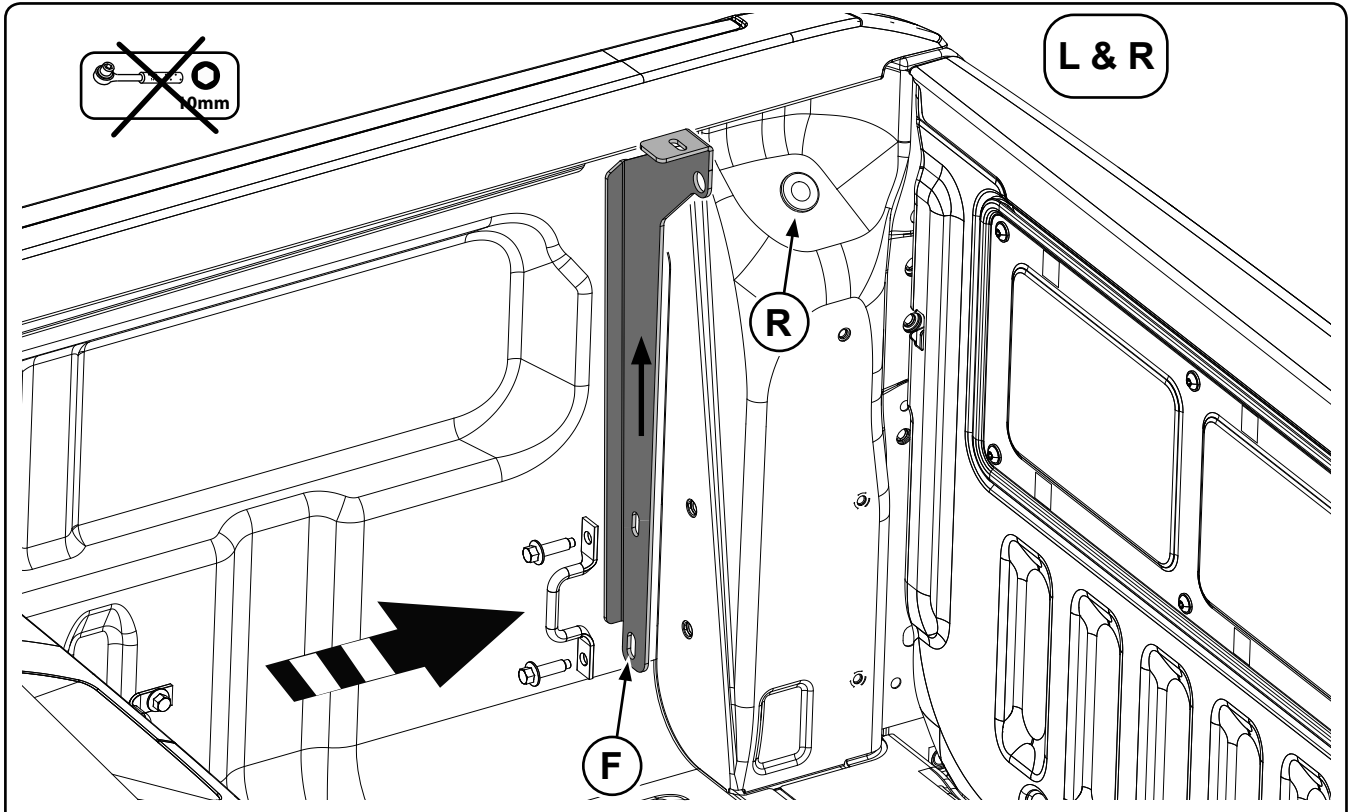

Ford Wildtrak

Mountain Top Roll

Installation Instructions

Ford Wildtrak

Mountain Top Roll

Installation Instructions

Mountain Top[®]
INDUSTRIES APS

MTI-number 886 017	Issue 02	Date 21/10/2016	MTR FO90 H03	Page 12/26
Pedersholmparken 10		3600 Frederikssund	Denmark	ph: +45 4810 2950 Fax +45 4810 2960
				www.mountaintop.dk